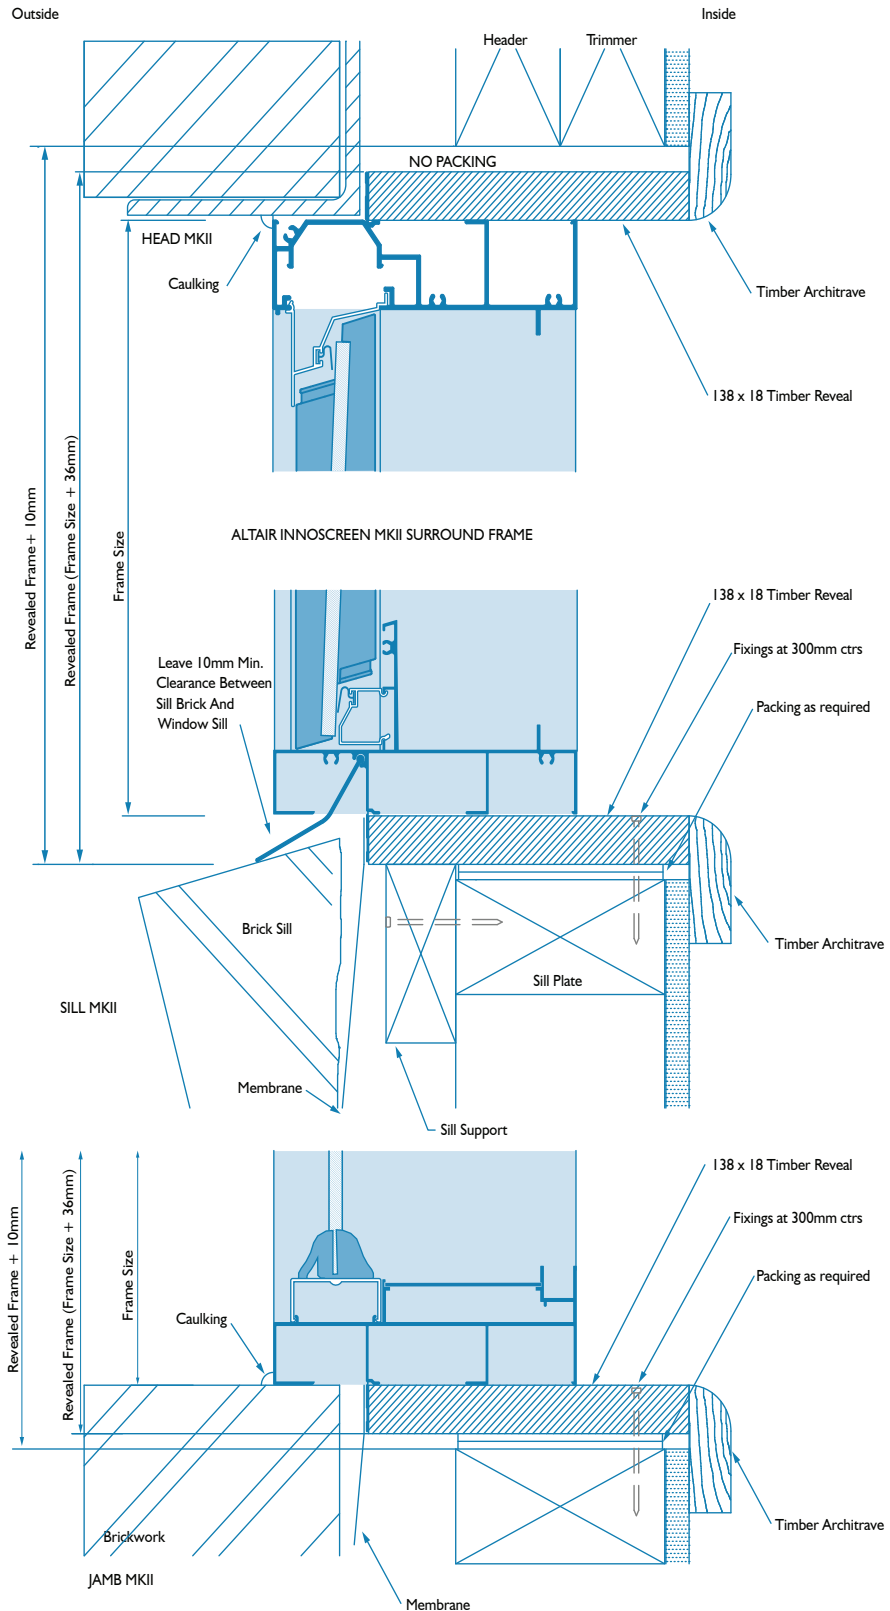

230MM BRICK VENEER BUILDING IN DETAILS

250MM BRICK VENEER BUILDING IN DETAILS

280MM BRICK VENEER BUILDING IN DETAILS