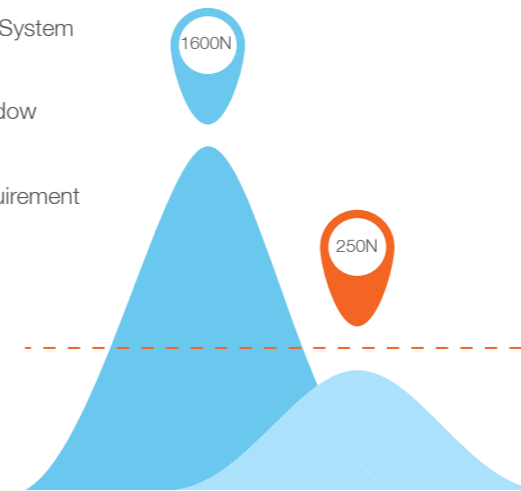

Stronghold® System

Altair® Louvres with the Stronghold® System mechanically locks louvre blades into their clips to increase the amount of force the window can resist. With blades now only able to be removed using a tool, the window is more secure and your building is safer.

The Stronghold® System allows our windows to easily meet the fall prevention requirements of the Australian Building Code with only a slight reduction in ventilation.

Load applied to louvre blade in open position

- Altair® Stronghold® System
- Normal Louvre Window
- Fall Prevention Requirement

1N = 0.101971621 kgs