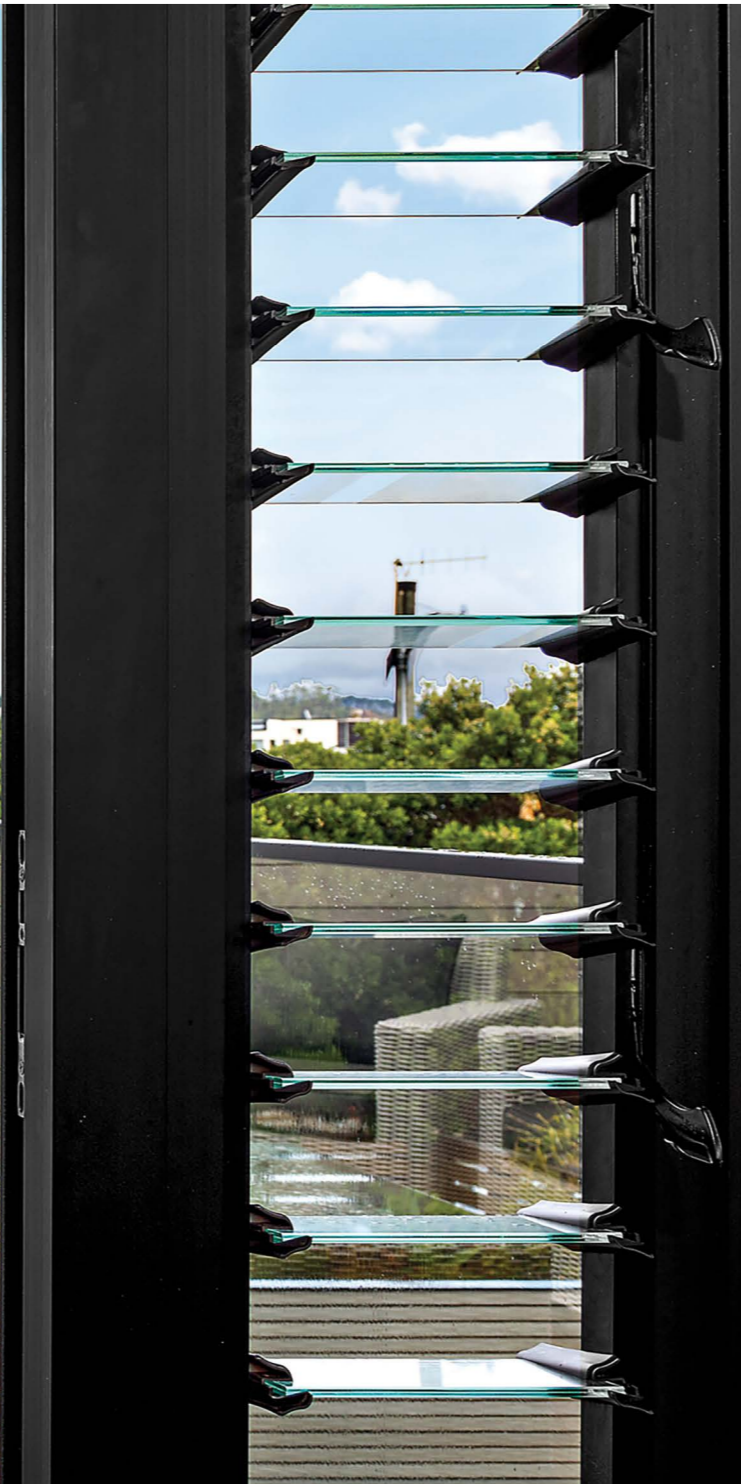

Architect: Sayes Jackson Architects
Photographer: Amy Jenkins, Glasshouse Photography

Tall & Narrow

With openings on both sides of each blade, Altair® Louvre Windows maximise ventilation even in unusual window shapes which are unpractical for other window types.